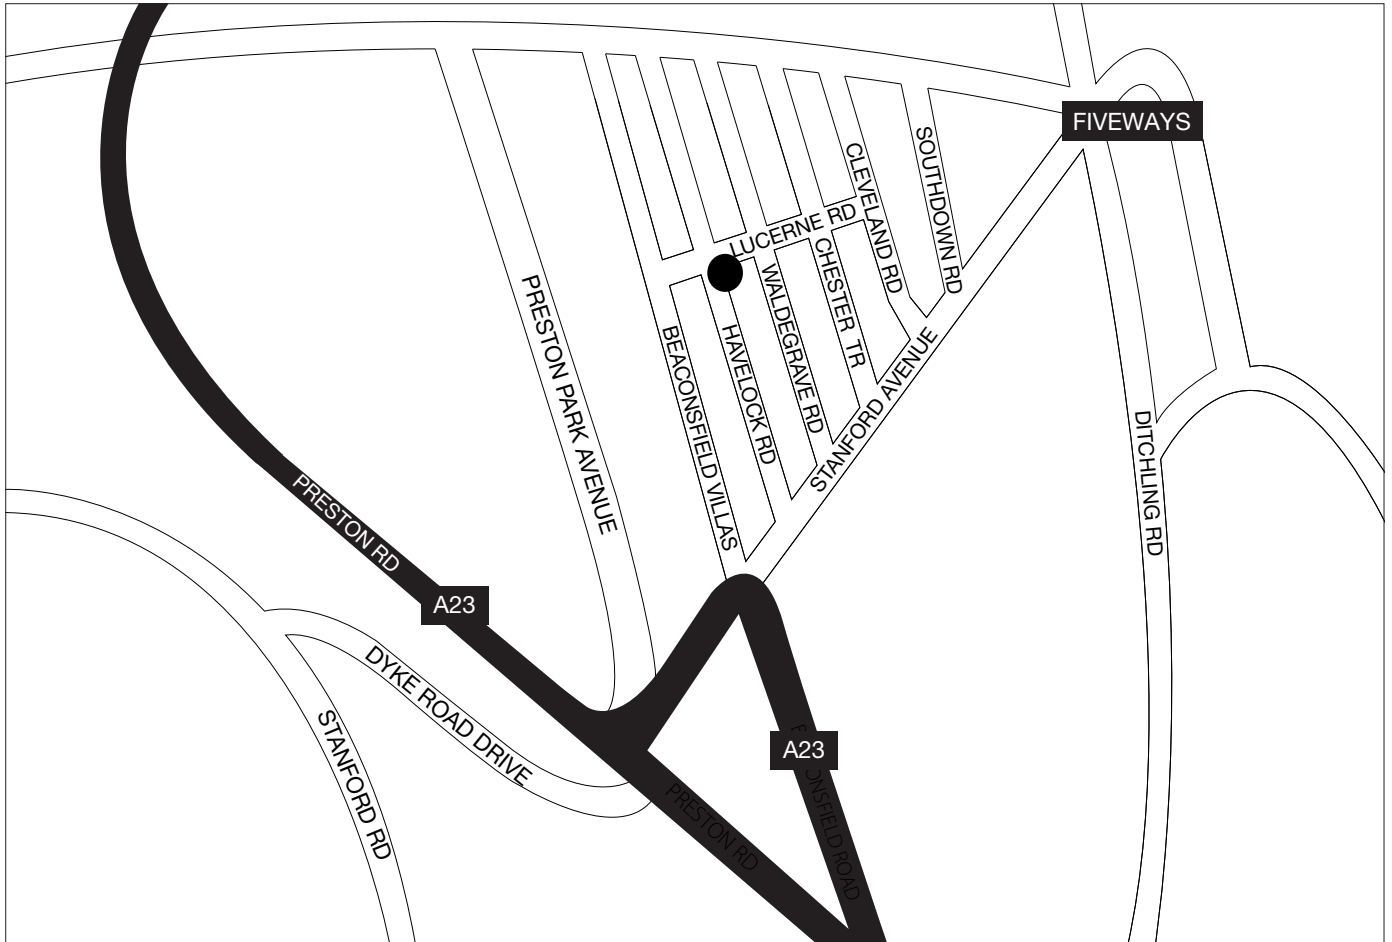

PRESTON PARK TAVERN

Preston Park Tavern

88 Havelock Road
Brighton BN1 6GF

Tel: 01273 542271
info@prestonparktavern.co.uk