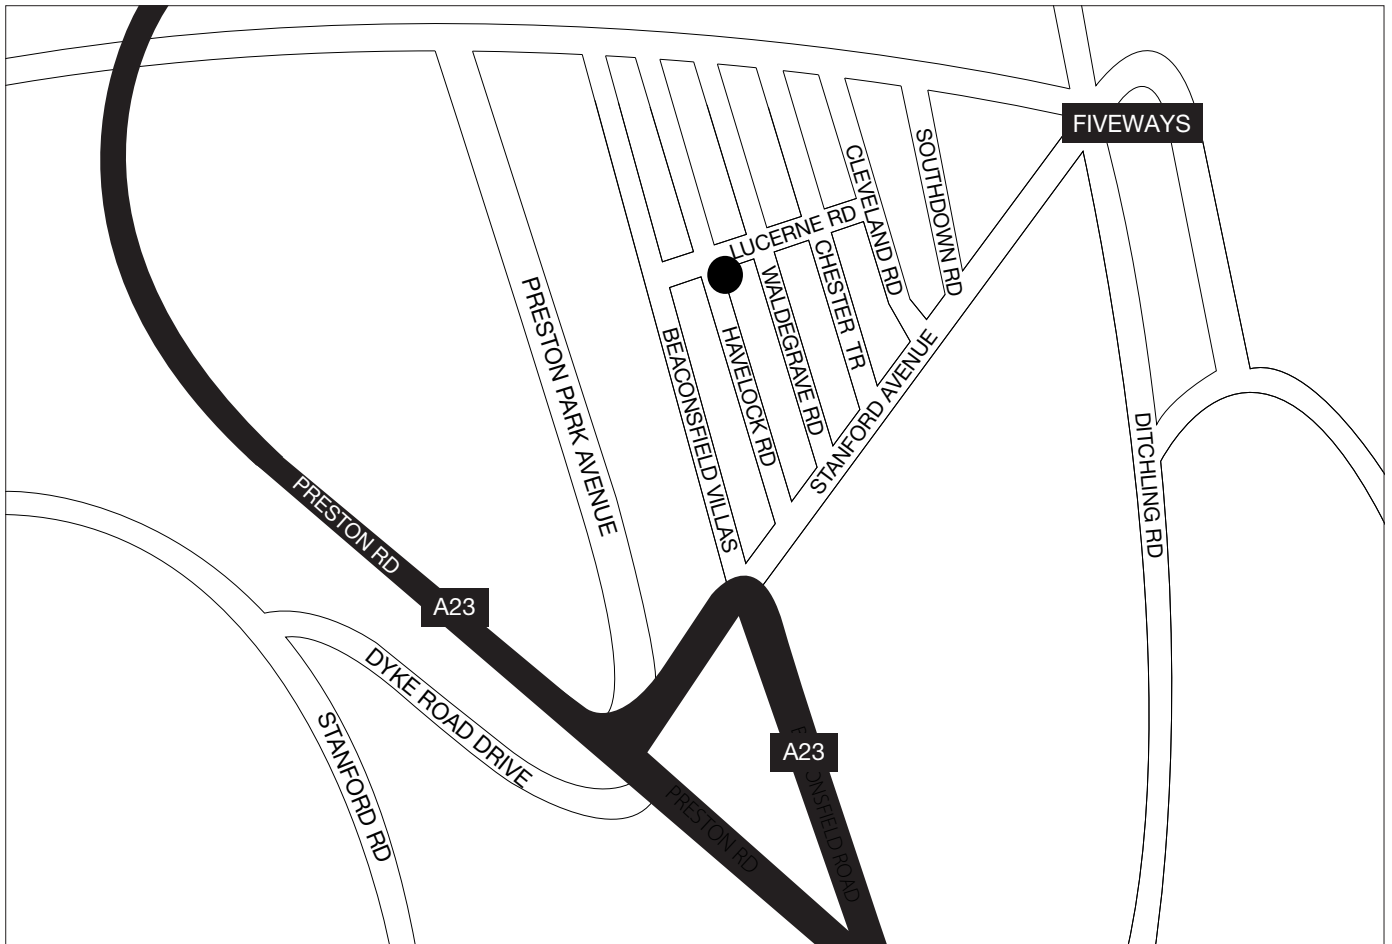

PRESTON PARK TAVERN

Preston Park Tavern

88 Havelock Road
Brighton BN1 6GF

Tel: 01273 542271
info@prestonparktavern.co.uk